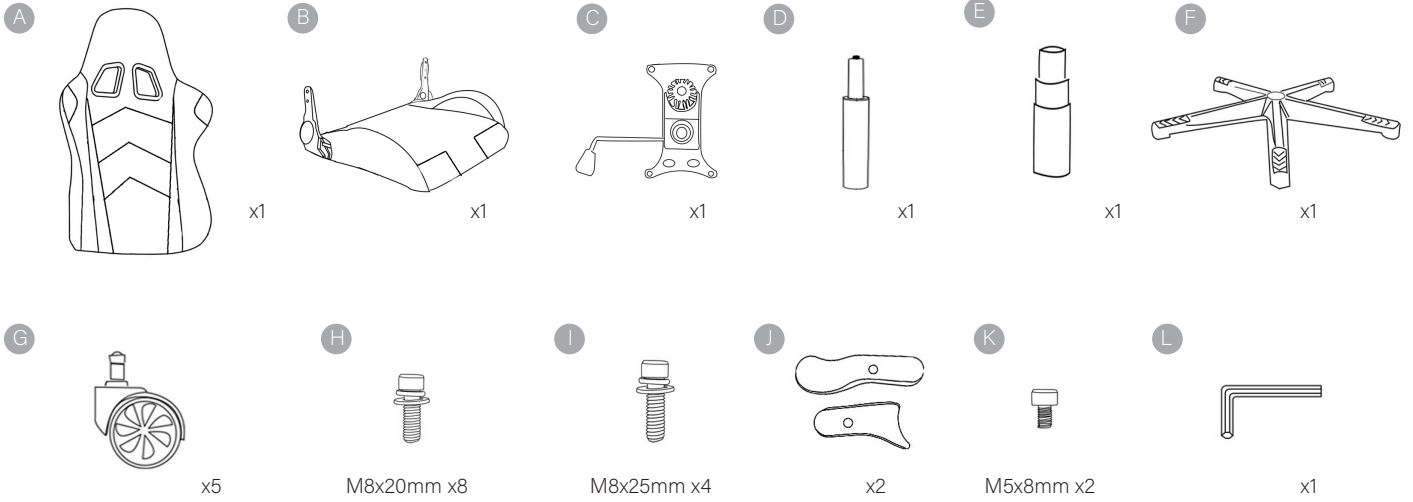

TEMPEST F92 GAMING CHAIR

ASSEMBLY INSTRUCTIONS

COMPONENTS

MOUNTING STEPS